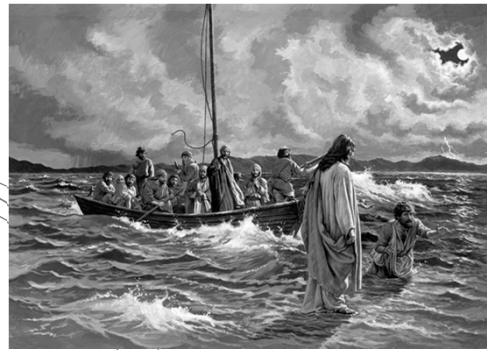

Testimony

Job Search

Job Search

Job Search

Job Search

Follow His Steps